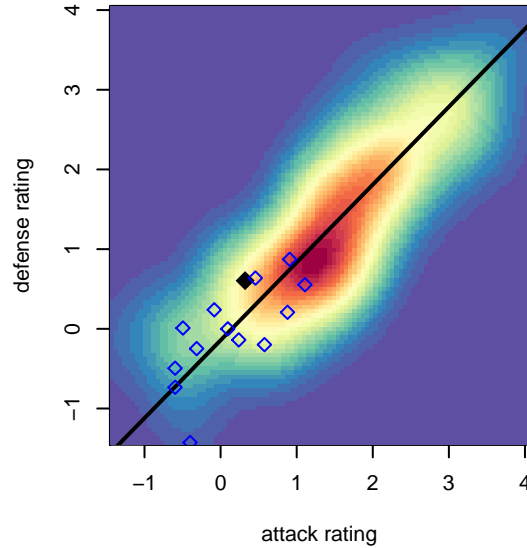

Venues played:
2017 Xtreme Cup GU14
2017 PSPL Copa 1 – West U14

TC United White G04
Dots are actual minus expected GF (blue circles) and GA (red triangles).
Blue line is smoothed change in attack strength. Red is smoothed change in defense strength.

**attack and defense variance (black dot)
relative to other teams
and top 10 in region**

**attack and defense rating
relative to others at age
and all opponents in last 13 months**

Performance relative to 13 month average