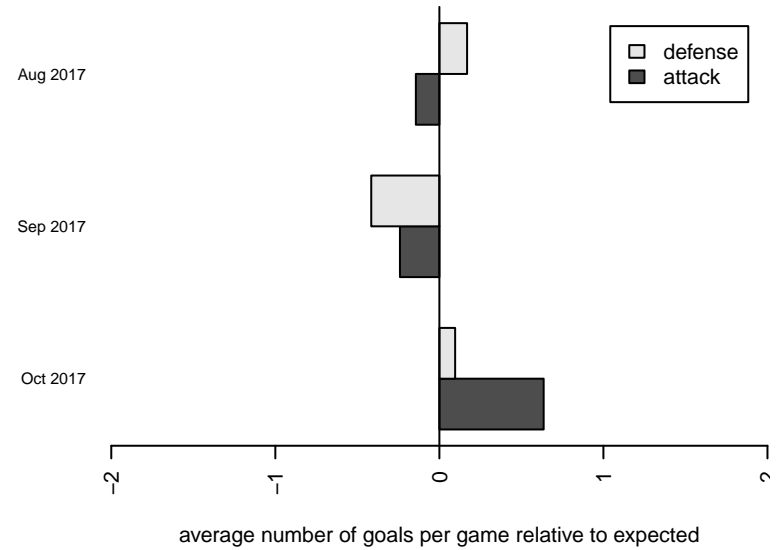

Venues played:
2017 Xtreme Cup GU14
2017 PSPL Copa 1 – West U14

TC United White G04
Dots are actual minus expected GF (blue circles) and GA (red triangles).
Blue line is smoothed change in attack strength. Red is smoothed change in defense strength.

**attack and defense variance (black dot)
relative to other teams
and top 10 in region**

**attack and defense rating
relative to others at age
and all opponents in last 13 months**

Performance relative to 13 month average

Performance relative to 13 month average

date	home		away		venue	pred.home	pred.away
2017-11-11	MRFC White G04	0	TC United White G04	1	2017 PSPL Copa 1 – West U14	0.42	1.80
2017-11-04	SK United G04	0	TC United White G04	1	2017 PSPL Copa 1 – West U14	0.35	1.36
2017-10-28	TC United White G04	1	ISC Gunners C G04	0	2017 PSPL Copa 1 – West U14	1.14	0.50
2017-10-22	RSA Elite Gold G04	1	TC United White G04	1	2017 PSPL Copa 1 – West U14	0.62	1.34
2017-10-14	TC United White G04	5	Silver FC Epic G04	0	2017 PSPL Copa 1 – West U14	2.22	0.27
2017-10-07	TC United White G04	2	Shoreline SC Verrou G04	1	2017 PSPL Copa 1 – West U14	1.75	1.00
2017-09-30	West Narrows FC Blue G04	0	TC United White G04	4	2017 PSPL Copa 1 – West U14	0.40	5.59
2017-09-23	TC United White G04	2	New Millenium FC Vikings G04	3	2017 PSPL Copa 1 – West U14	0.96	1.87
2017-09-16	TC United White G04	3	Seattle Celtic Orange G04	0	2017 PSPL Copa 1 – West U14	2.81	0.30
2017-09-09	NK Chaos G04	2	TC United White G04	1	2017 PSPL Copa 1 – West U14	0.77	1.61
2017-08-20	Mukilteo Rush G04	1	TC United White G04	1	2017 Xtreme Cup GU14	1.27	0.58
2017-08-19	IFC Select Red G04	2	TC United White G04	1	2017 Xtreme Cup GU14	0.80	0.78
2017-08-18	TC United White G04	0	MVP Marauders White G04	0	2017 Xtreme Cup GU14	1.07	1.44