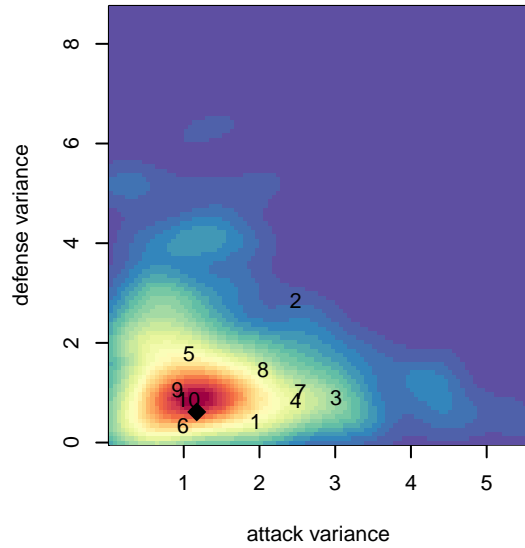

TC United White G04

Thurston County United
Lacey, WA
G04 total strength=934
attack=1.38 defense=1.83
fall league = PSPL Copa 1 – West U14

alt names used:
TC United G04 White
TC United G04 White–FordeNihipali

Venues played:
2017 Xtreme Cup GU14
2017 PSPL Copa 1 – West U14

TC United White G04
Dots are actual minus expected GF (blue circles) and GA (red triangles).
Blue line is smoothed change in attack strength. Red is smoothed change in defense strength.

**attack and defense variance (black dot)
relative to other teams
and top 10 in region**

**attack and defense rating
relative to others at age
and all opponents in last 13 months**

Performance relative to 13 month average