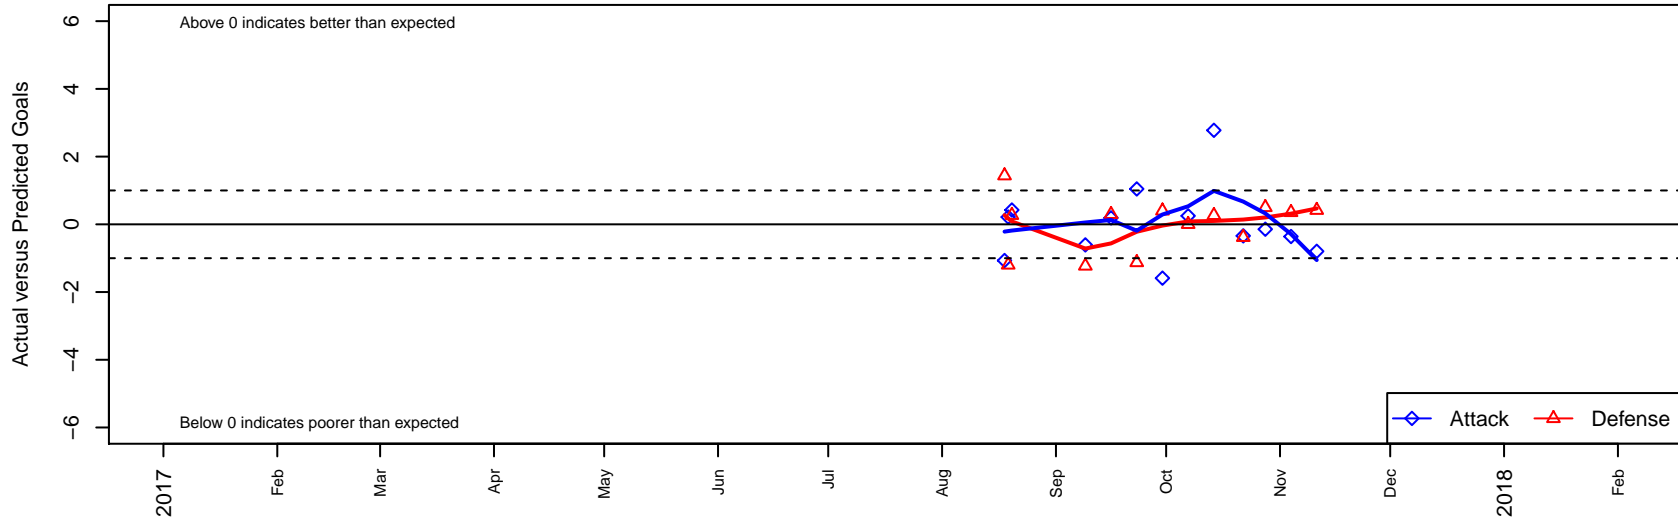

TC United White G04

Thurston County United
Lacey, WA
G04 total strength=934
attack=1.38 defense=1.83
fall league = PSPL Copa 1 – West U14

alt names used:
TC United G04 White
TC United G04 White–FordeNihipali

Venues played:
2017 Xtreme Cup GU14
2017 PSPL Copa 1 – West U14

TC United White G04
Dots are actual minus expected GF (blue circles) and GA (red triangles).
Blue line is smoothed change in attack strength. Red is smoothed change in defense strength.

**attack and defense variance (black dot)
relative to other teams
and top 10 in region**

**attack and defense rating
relative to others at age
and all opponents in last 13 months**

Performance relative to 13 month average