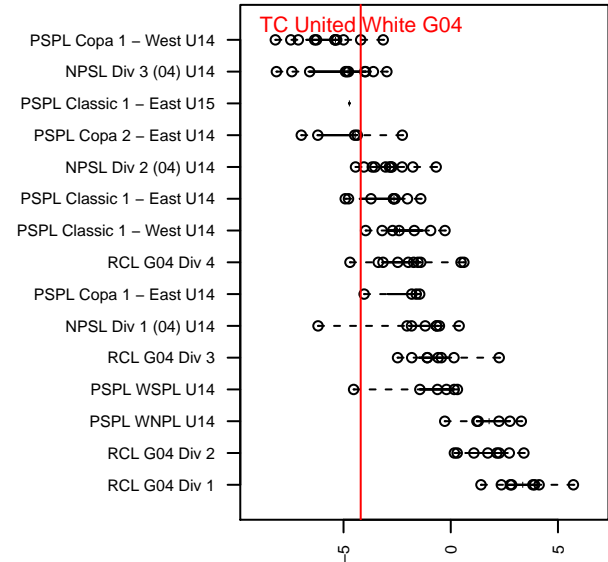

TC United White G04

Thurston County United
Lacey, WA
G04 total strength=934
attack=1.38 defense=1.83
fall league = PSPL Copa 1 – West U14

alt names used:
TC United G04 White
TC United G04 White–FordeNihipali

Venues played:
2017 Xtreme Cup GU14
2017 PSPL Copa 1 – West U14

TC United White G04
Dots are actual minus expected GF (blue circles) and GA (red triangles).
Blue line is smoothed change in attack strength. Red is smoothed change in defense strength.

**attack and defense variance (black dot)
relative to other teams
and top 10 in region**

**attack and defense rating
relative to others at age
and all opponents in last 13 months**

Performance relative to 13 month average

Performance relative to 13 month average

date	home		away		venue	pred.home	pred.away
2017-11-11	MRFC White G04	0	TC United White G04	1	2017 PSPL Copa 1 – West U14	0.42	1.80
2017-11-04	SK United G04	0	TC United White G04	1	2017 PSPL Copa 1 – West U14	0.35	1.36
2017-10-28	TC United White G04	1	ISC Gunners C G04	0	2017 PSPL Copa 1 – West U14	1.14	0.50
2017-10-22	RSA Elite Gold G04	1	TC United White G04	1	2017 PSPL Copa 1 – West U14	0.62	1.34
2017-10-14	TC United White G04	5	Silver FC Epic G04	0	2017 PSPL Copa 1 – West U14	2.22	0.27
2017-10-07	TC United White G04	2	Shoreline SC Verrou G04	1	2017 PSPL Copa 1 – West U14	1.75	1.00
2017-09-30	West Narrows FC Blue G04	0	TC United White G04	4	2017 PSPL Copa 1 – West U14	0.40	5.59
2017-09-23	TC United White G04	2	New Millenium FC Vikings G04	3	2017 PSPL Copa 1 – West U14	0.96	1.87
2017-09-16	TC United White G04	3	Seattle Celtic Orange G04	0	2017 PSPL Copa 1 – West U14	2.81	0.30
2017-09-09	NK Chaos G04	2	TC United White G04	1	2017 PSPL Copa 1 – West U14	0.77	1.61
2017-08-20	Mukilteo Rush G04	1	TC United White G04	1	2017 Xtreme Cup GU14	1.27	0.58
2017-08-19	IFC Select Red G04	2	TC United White G04	1	2017 Xtreme Cup GU14	0.80	0.78
2017-08-18	TC United White G04	0	MVP Marauders White G04	0	2017 Xtreme Cup GU14	1.07	1.44